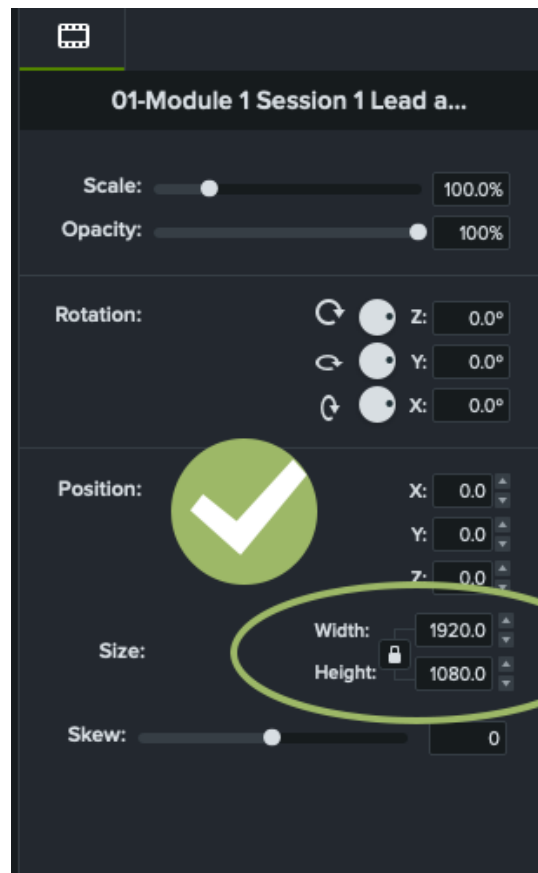

Video Resolution Set-up for Instructors:

When recording PowerPoint Screen, be sure to record at minimum **FHD (1920x1080)** or at Full Screen mode. Web cam should be at at least **1920x1080** as well.

When beginning a new Camtasia Project, make sure the dimension size is at **1920x1080** under **Properties**. **4k** resolution will only be needed in cases of closeups done by an instructor.

Outcome:

1920x1080 outcome in Kaltura at Full Screen Mode.

MIS1-JOB TEST

WISCONSIN
UNIVERSITY OF WISCONSIN-MADISON

Corrosion Control and Water Quality Improvement in Drinking Water Distribution Systems

The Lead and Copper Rule