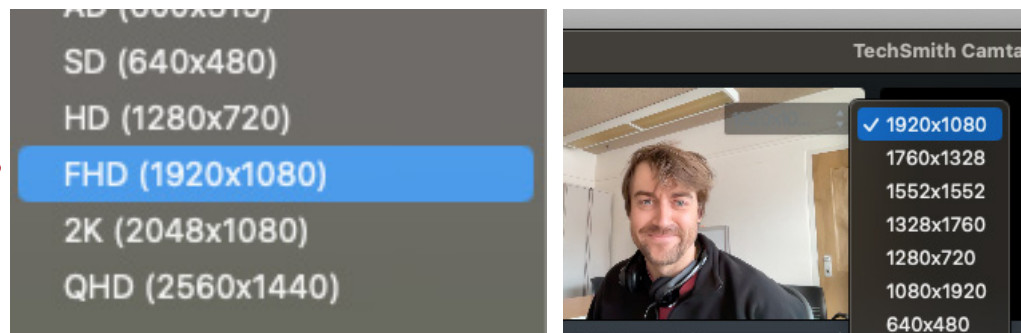

Video Resolution Set-up for Instructors:

When recording PowerPoint Screen, be sure to record at minimum **FHD (1920x1080)** or at Full Screen mode. Web cam should be at at least **1920x1080** as well.

When beginning a new Camtasia Project, make sure the dimension size is at **1920x1080** under **Properties**. **4k** resolution will only be needed in cases of closeups done by an instructor.

Outcome:

1920x1080 outcome in Kaltura at Full Screen Mode.

MIS1-JOB TEST

WISCONSIN
UNIVERSITY OF WISCONSIN-MADISON

Corrosion Control and Water Quality Improvement in Drinking Water Distribution Systems

The Lead and Copper Rule